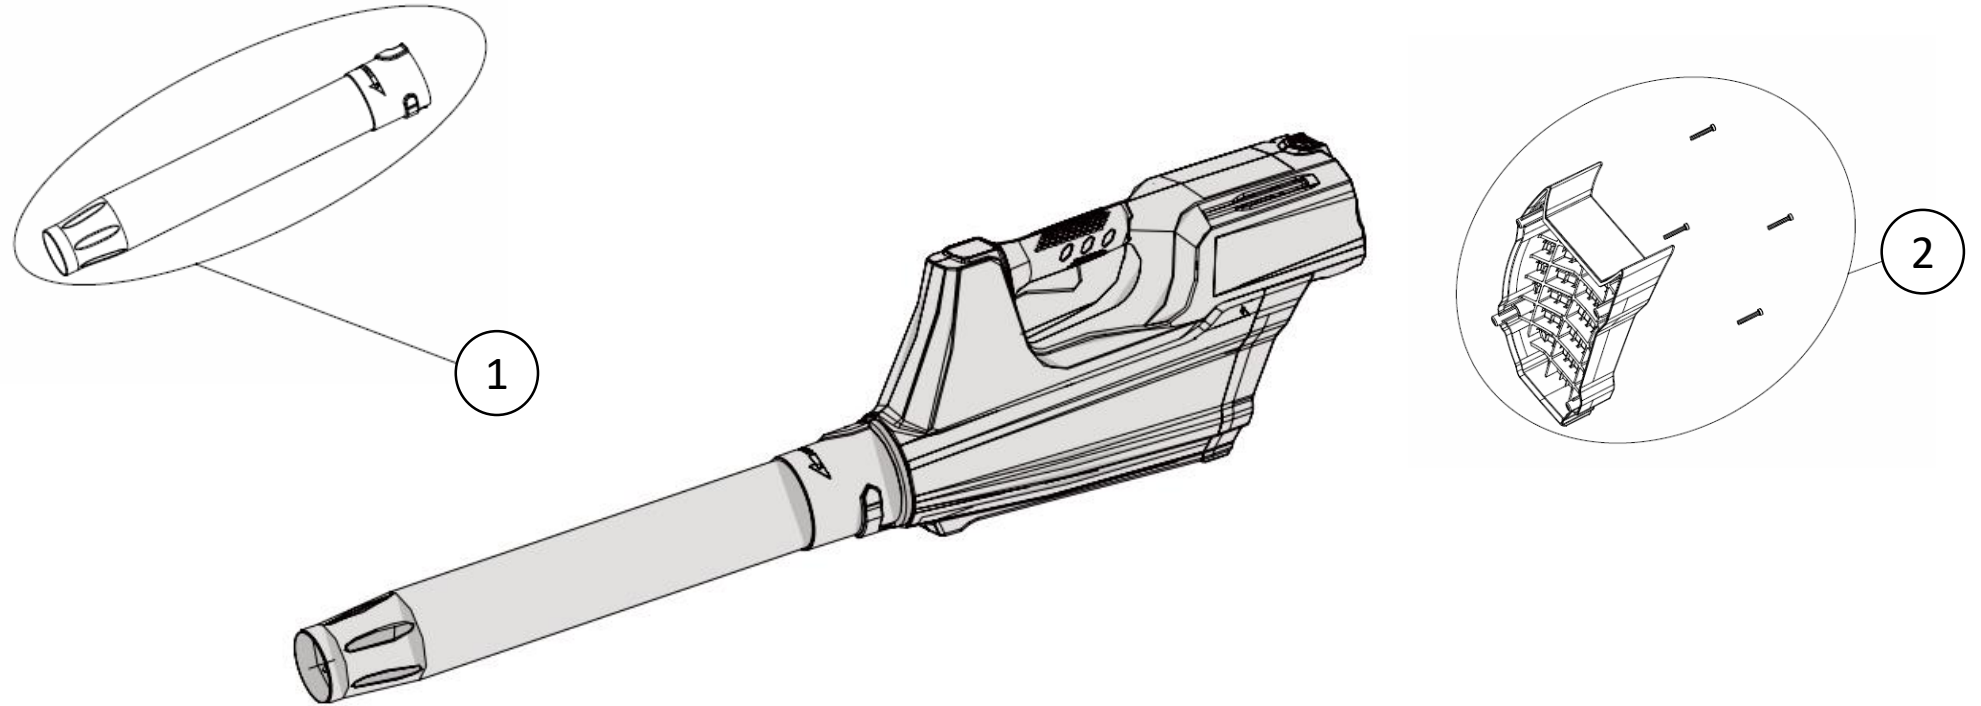

GB 500
GW 82V 125/mph 500/cfm BL Axial Blower
2402602

GB 500

GW 82V 125/mph 500/cfm BL Axial Blower

2402602

Item #	Part Number	Description
1	RB34103811B	Tube
2	RB34111811B	Intake Grill